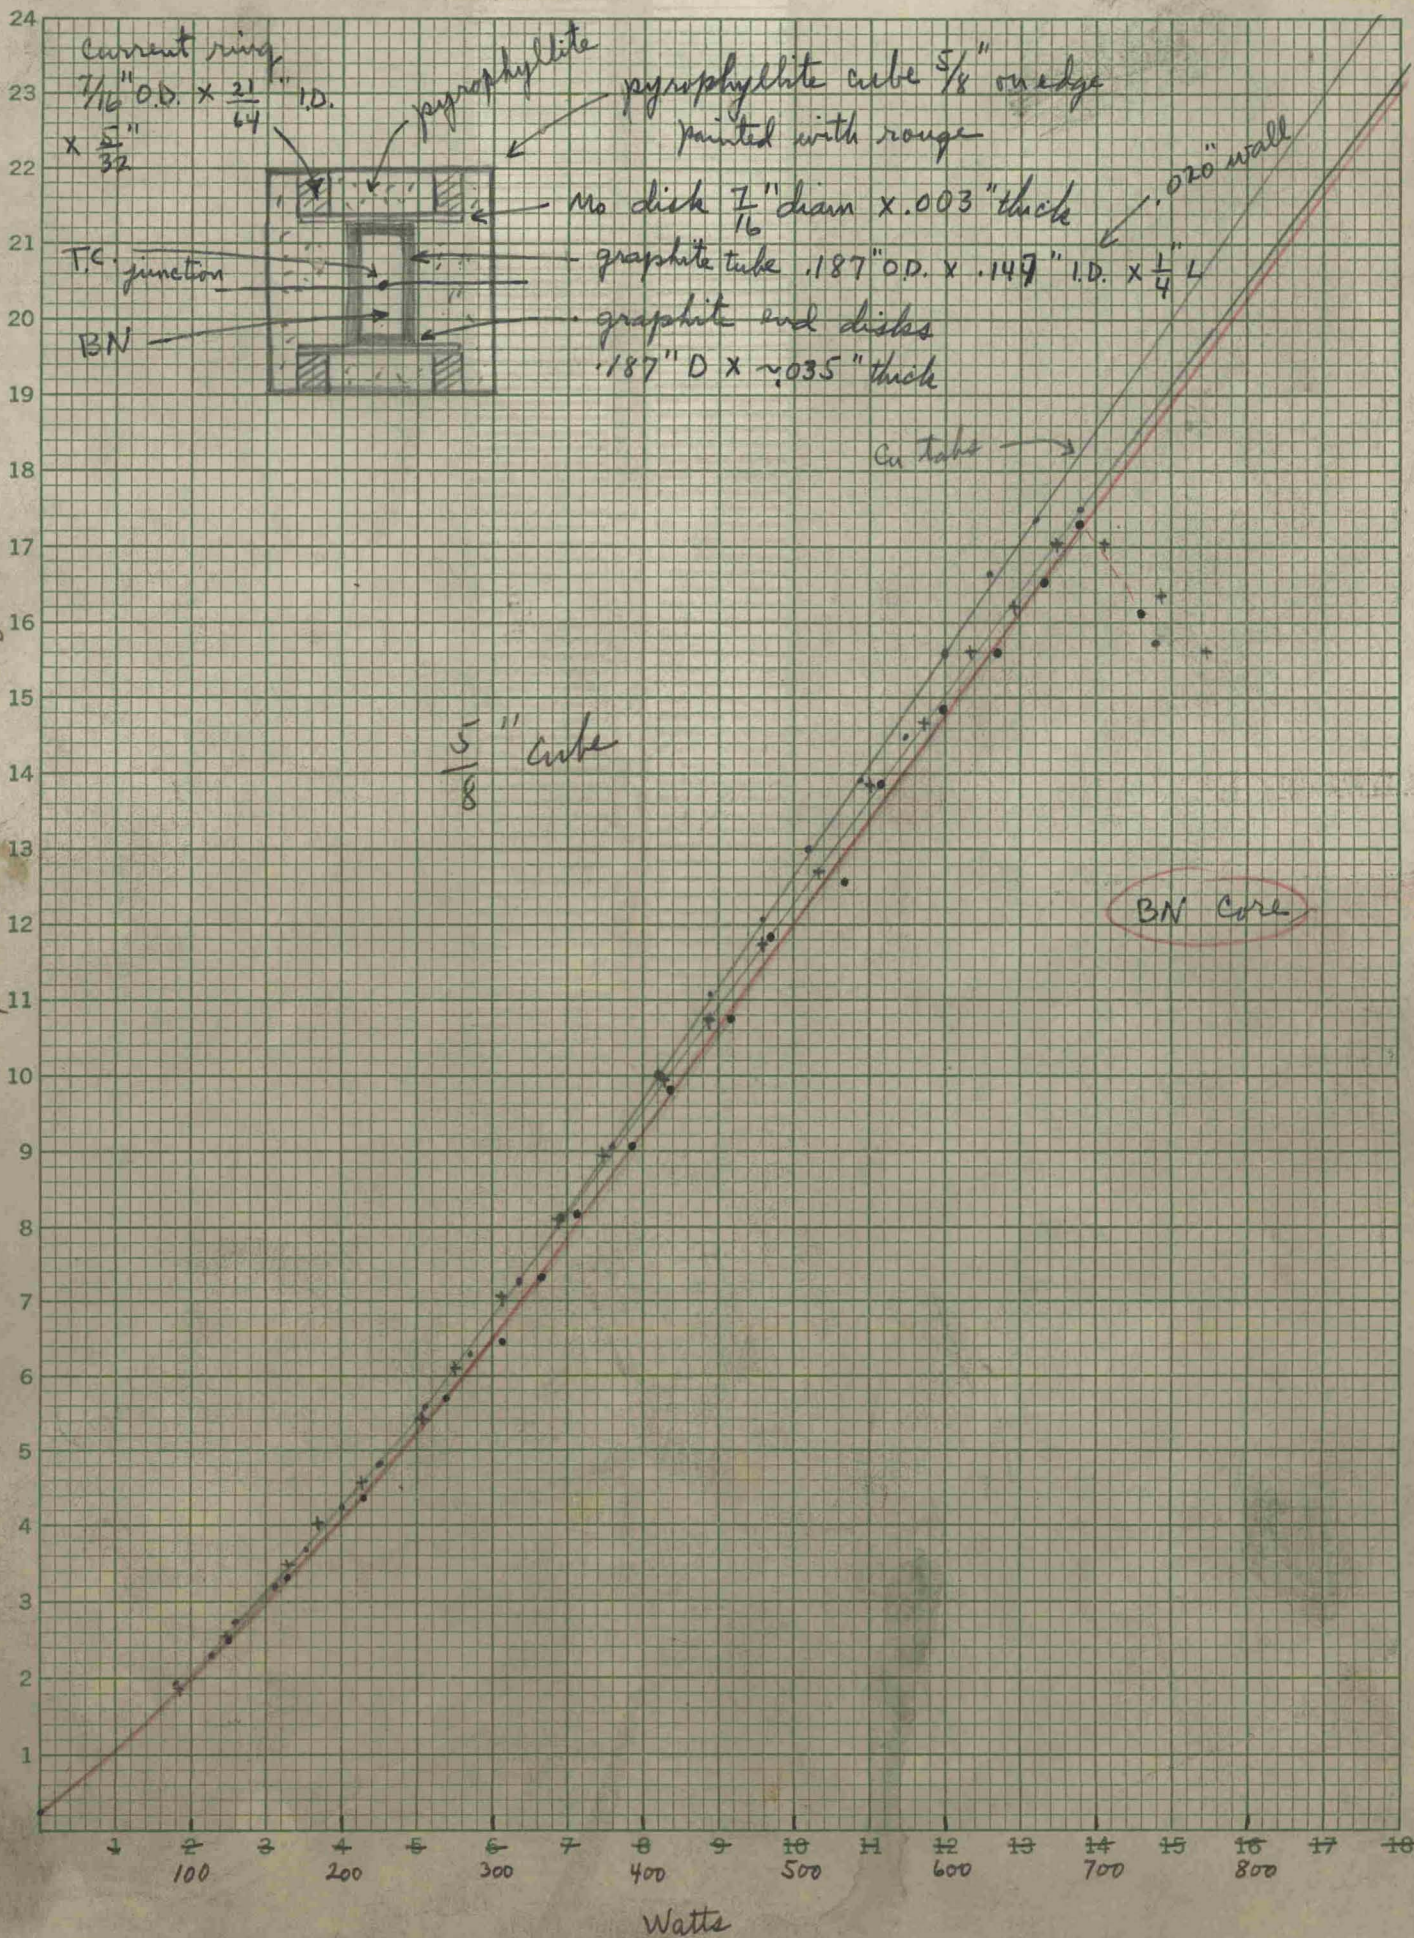

• Run # 1/16 Mar 1968 HJH
 + Run # 2/22 Mar 1968 HJH

• #1/23 Mar 1968 HJH (Cu tabs)

5 Squares to the Centimeter
 MADE IN U.S.A.

12-189
 5789